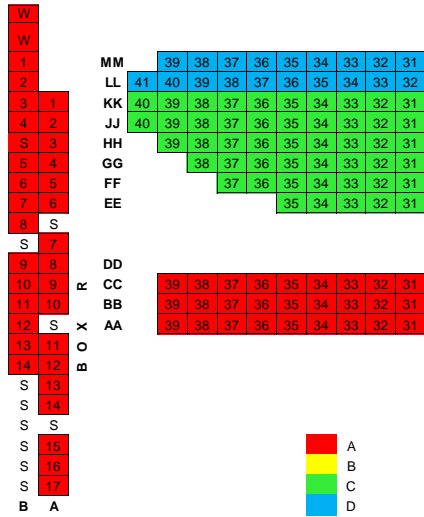

WILDER CENTER FOR THE PERFORMING ARTS

BALCONY

ORCHESTRA

STAGE