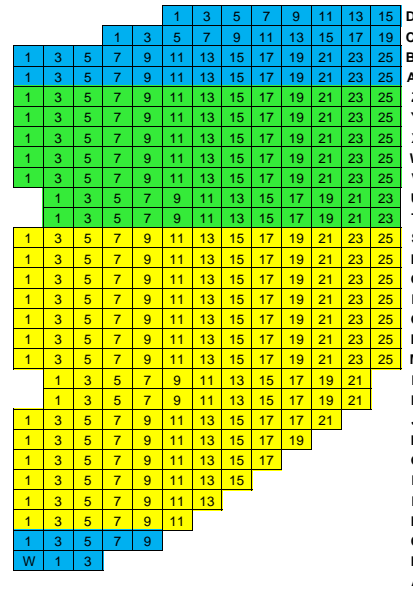

WILDER CENTER FOR THE PERFORMING ARTS

BALCONY

ORCHESTRA

STAGE