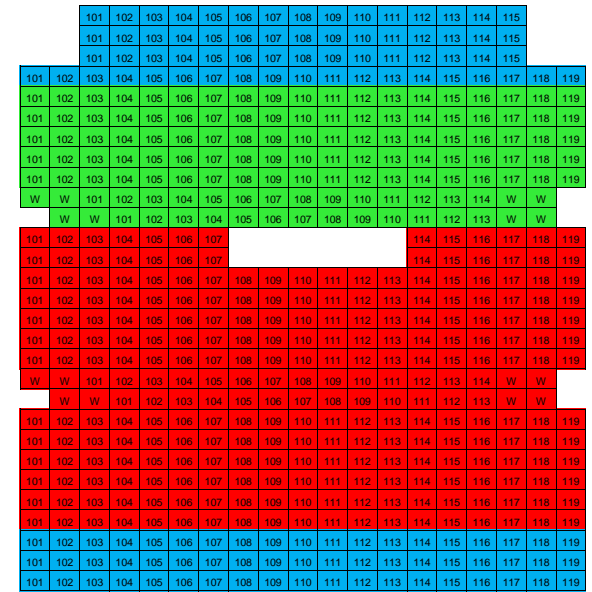

WILDER CENTER FOR THE PERFORMING ARTS

BALCONY

ORCHESTRA

STAGE