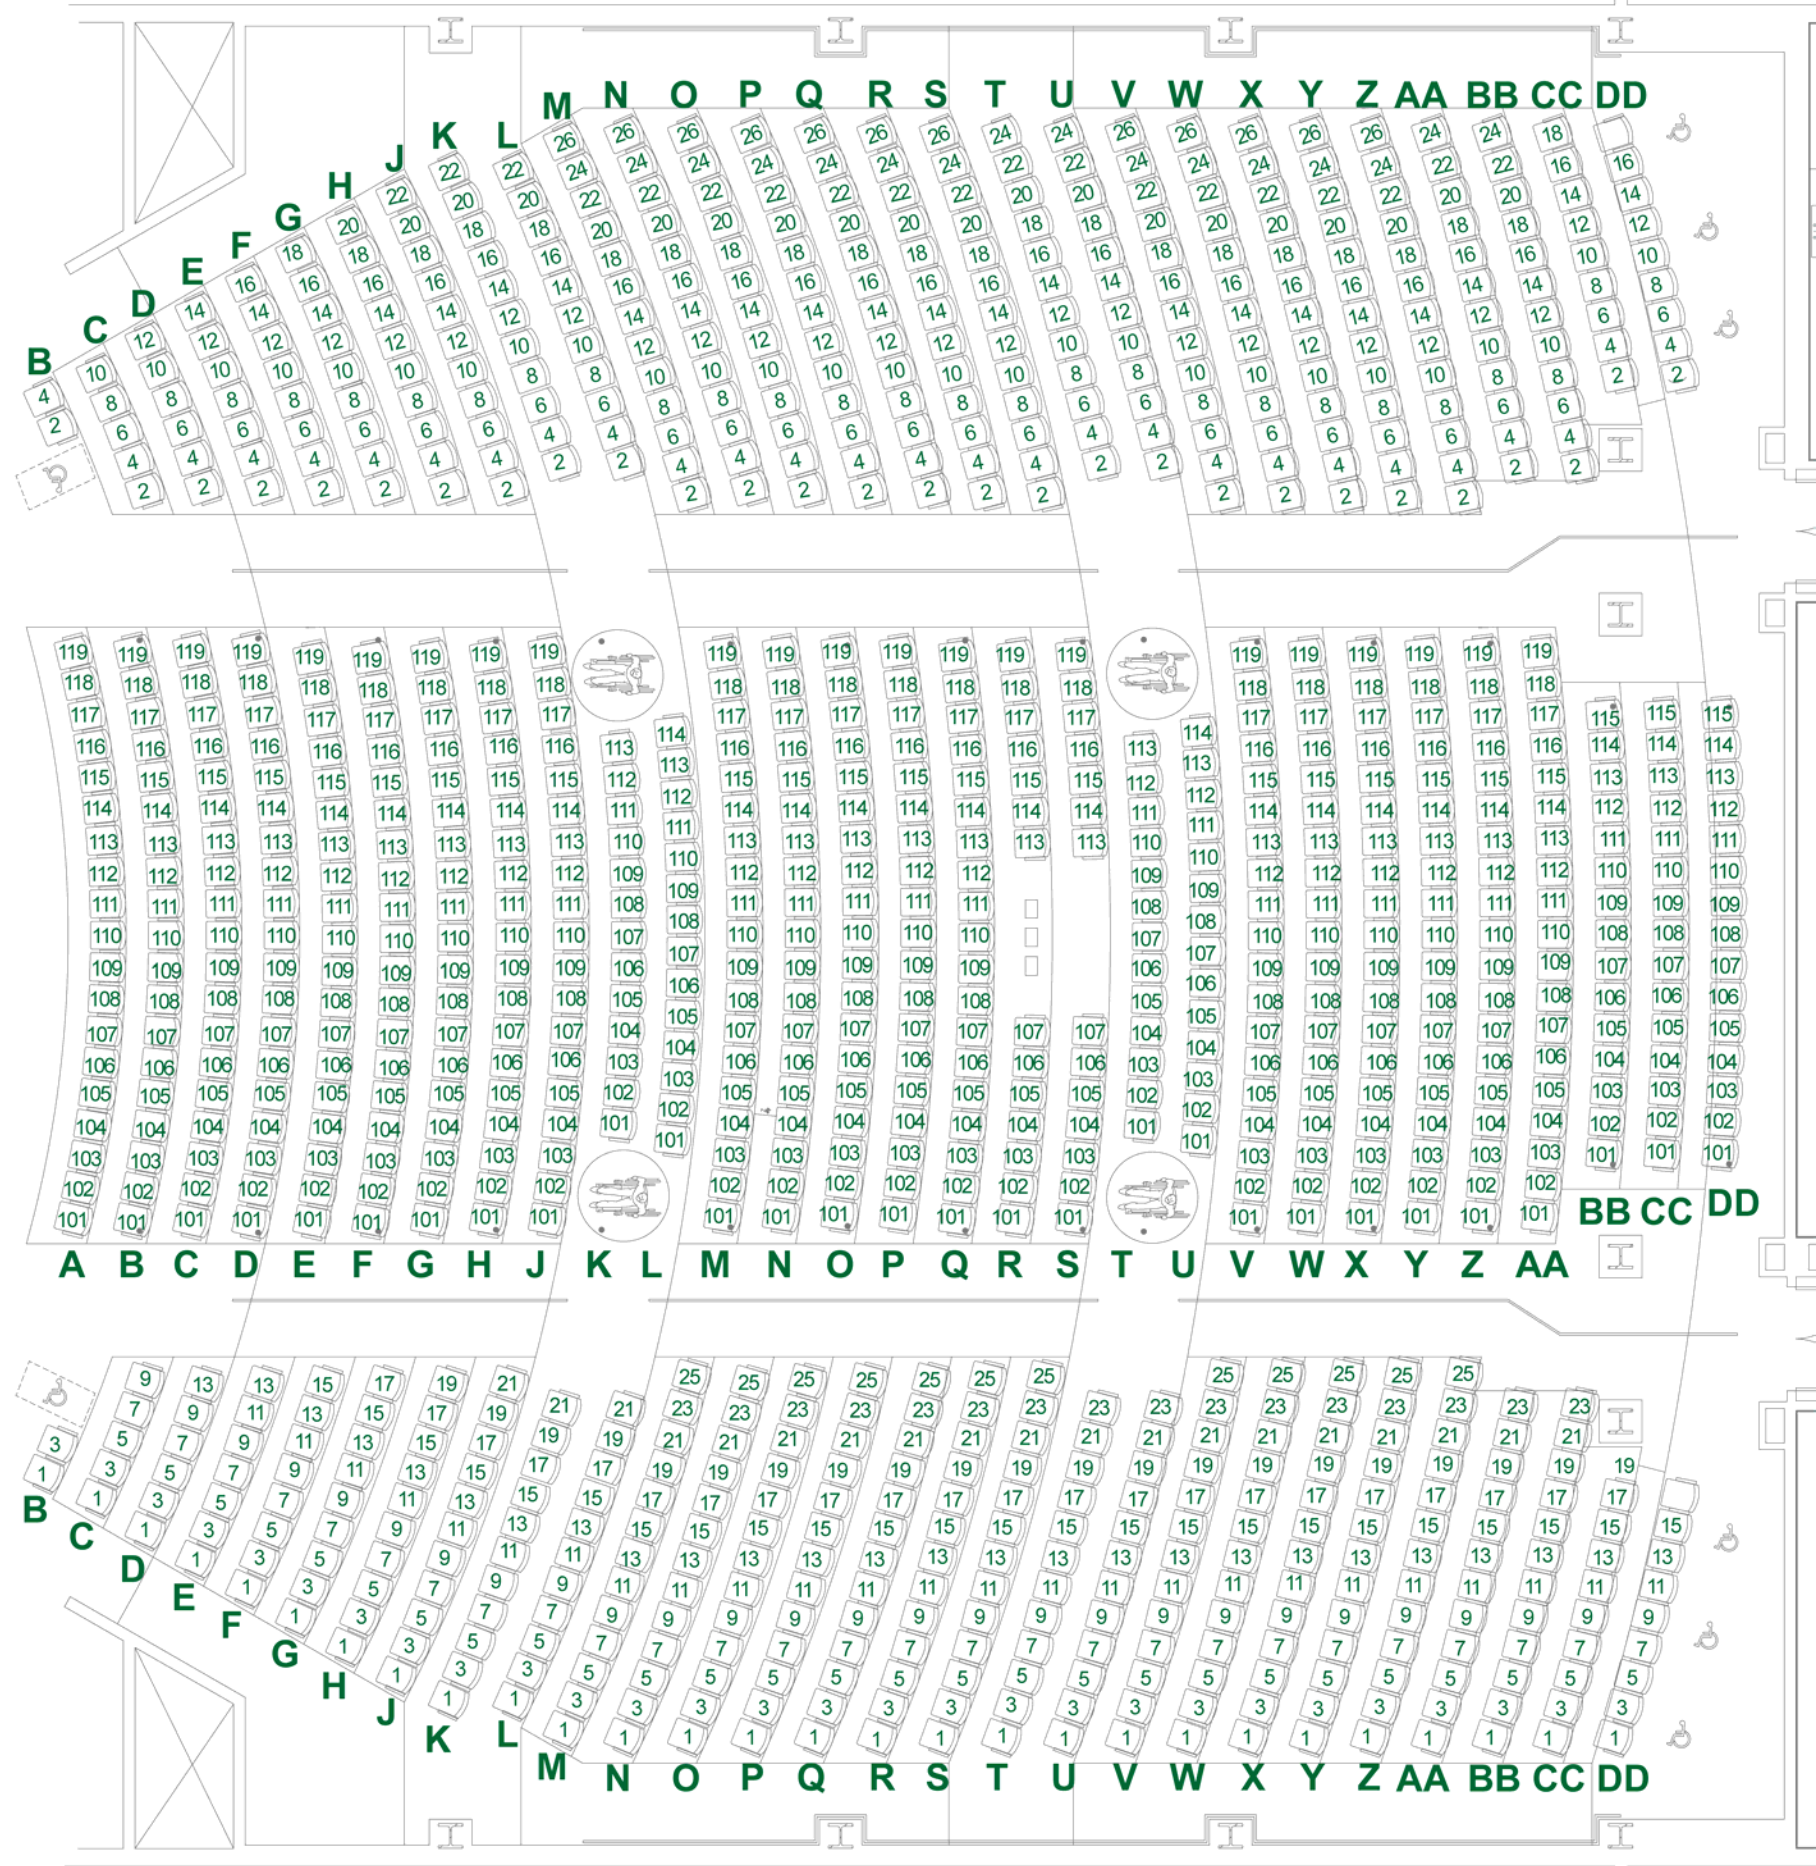

# L. DOUGLAS WILDER PERFORMING ARTS CENTER

## ORCHESTRA