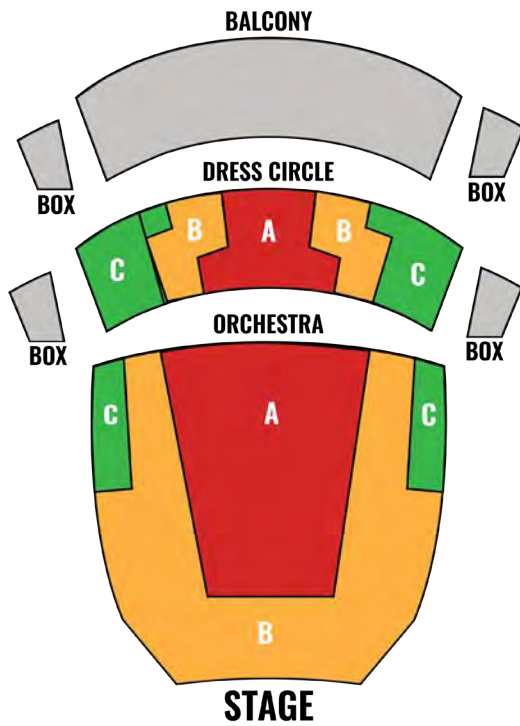

# Seating Charts

*Eric Jacobsen, Music Director*

## NORFOLK Chrysler Hall

## VIRGINIA BEACH Sandler Center