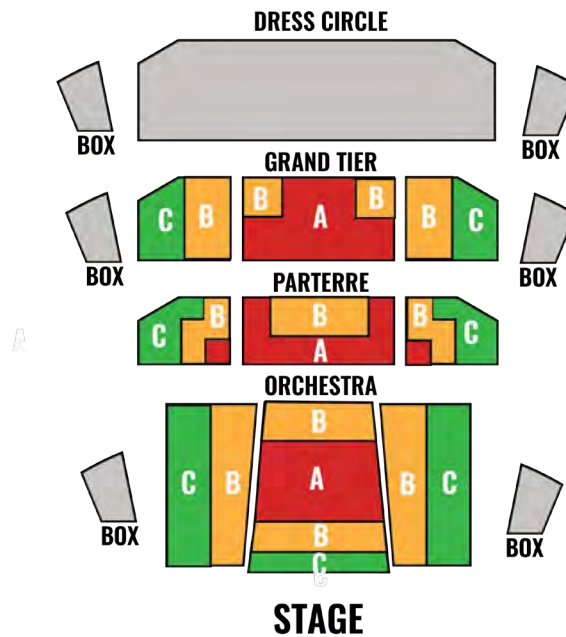

# Seating Charts

*Eric Jacobsen, Music Director*

## NORFOLK Chrysler Hall

## VIRGINIA BEACH Sandler Center