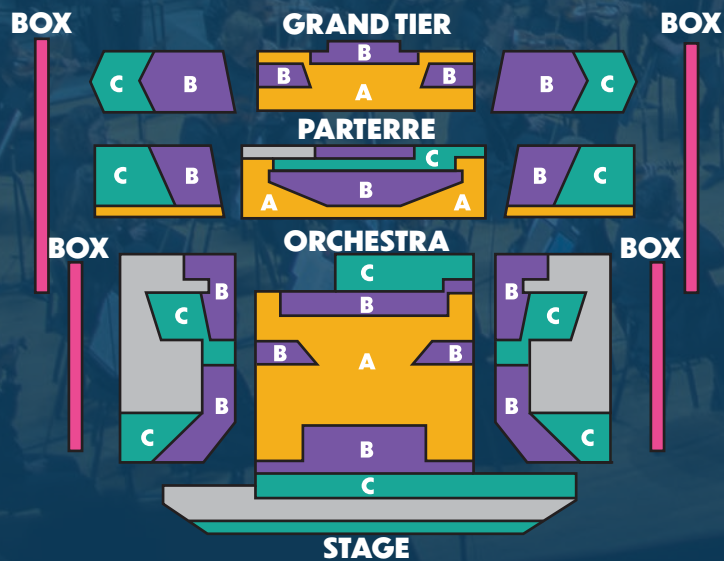

# NORFOLK Chrysler Hall

SEATING	ULTIMATE*	UP TO 8	UP TO 6	UP TO 4
BOX	\$1,089	\$808	\$621	NOT AVAILABLE
ZONE A	\$699	\$540	\$399	\$284
ZONE B	\$498	\$400	\$303	\$202
ZONE C	NOT AVAILABLE	\$266	\$198	\$139

# VIRGINIA BEACH Sandler Center